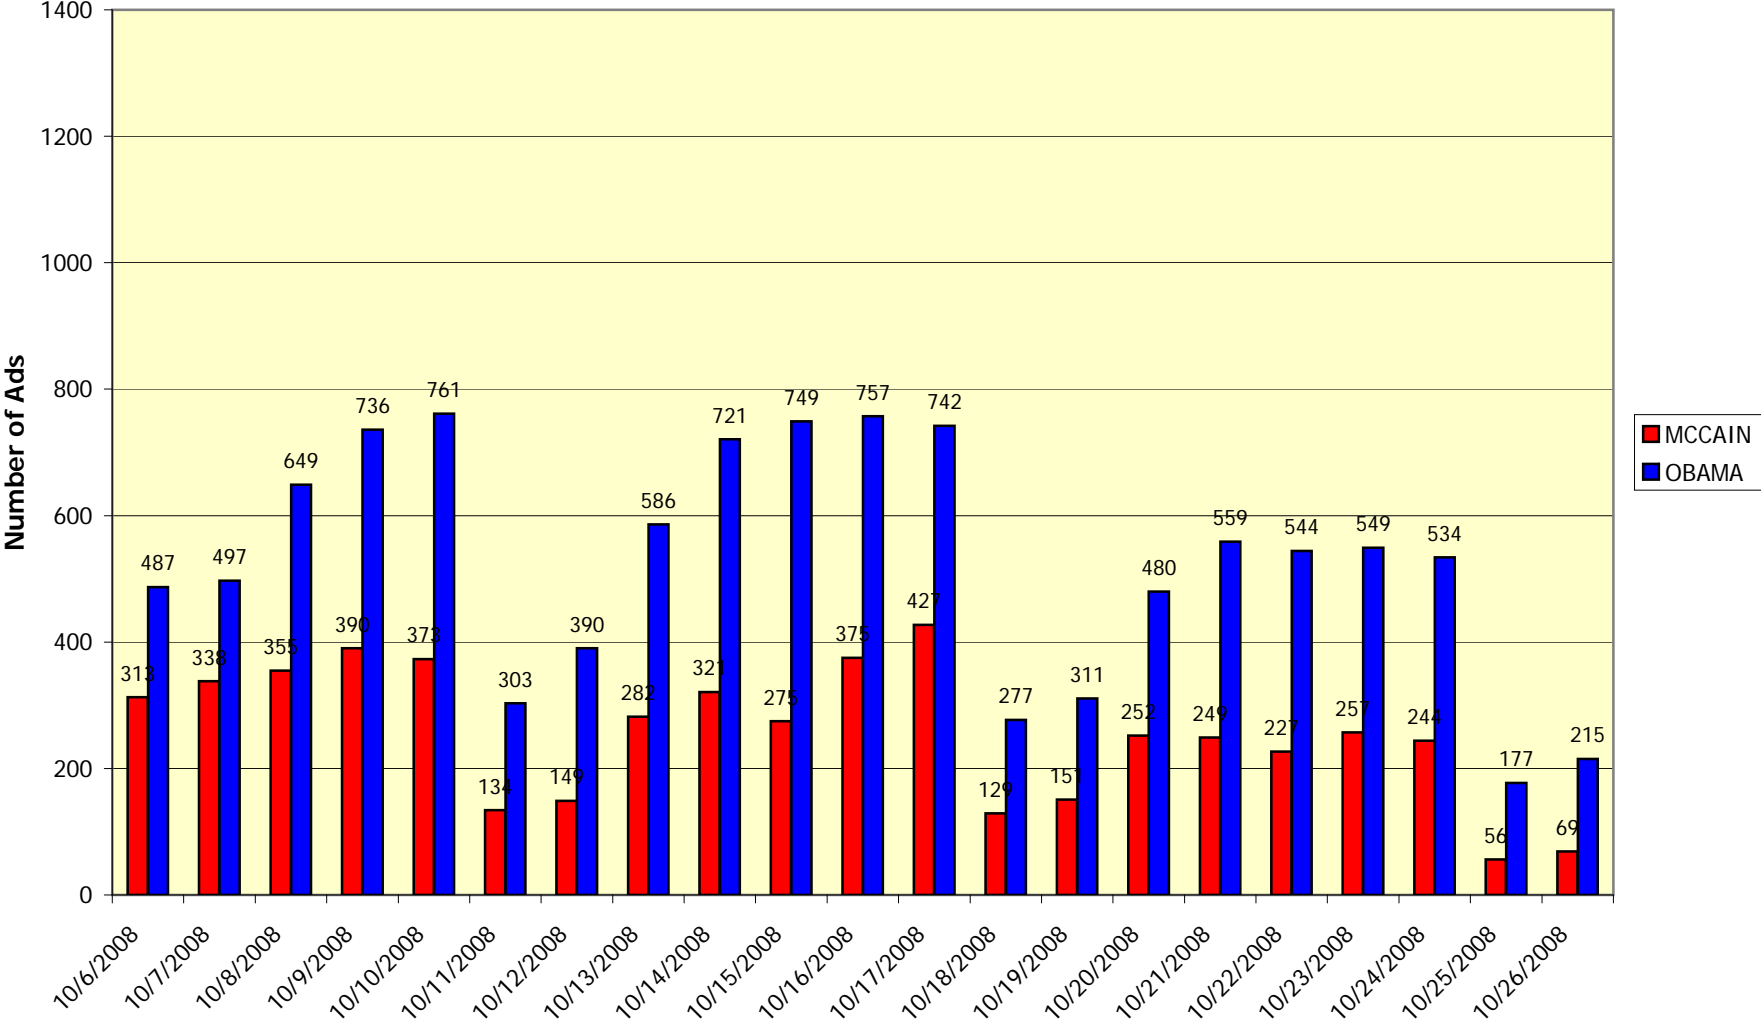

### McCain/Obama TV Advertising - Pennsylvania

Based on the following markets: Philadelphia, Pittsburgh, Harrisburg-Lncstr-Leb-York, Johnstown-Altoona, Wilkes Barre-Scranton

Source: The Nielsen Company, Monitor-Plus