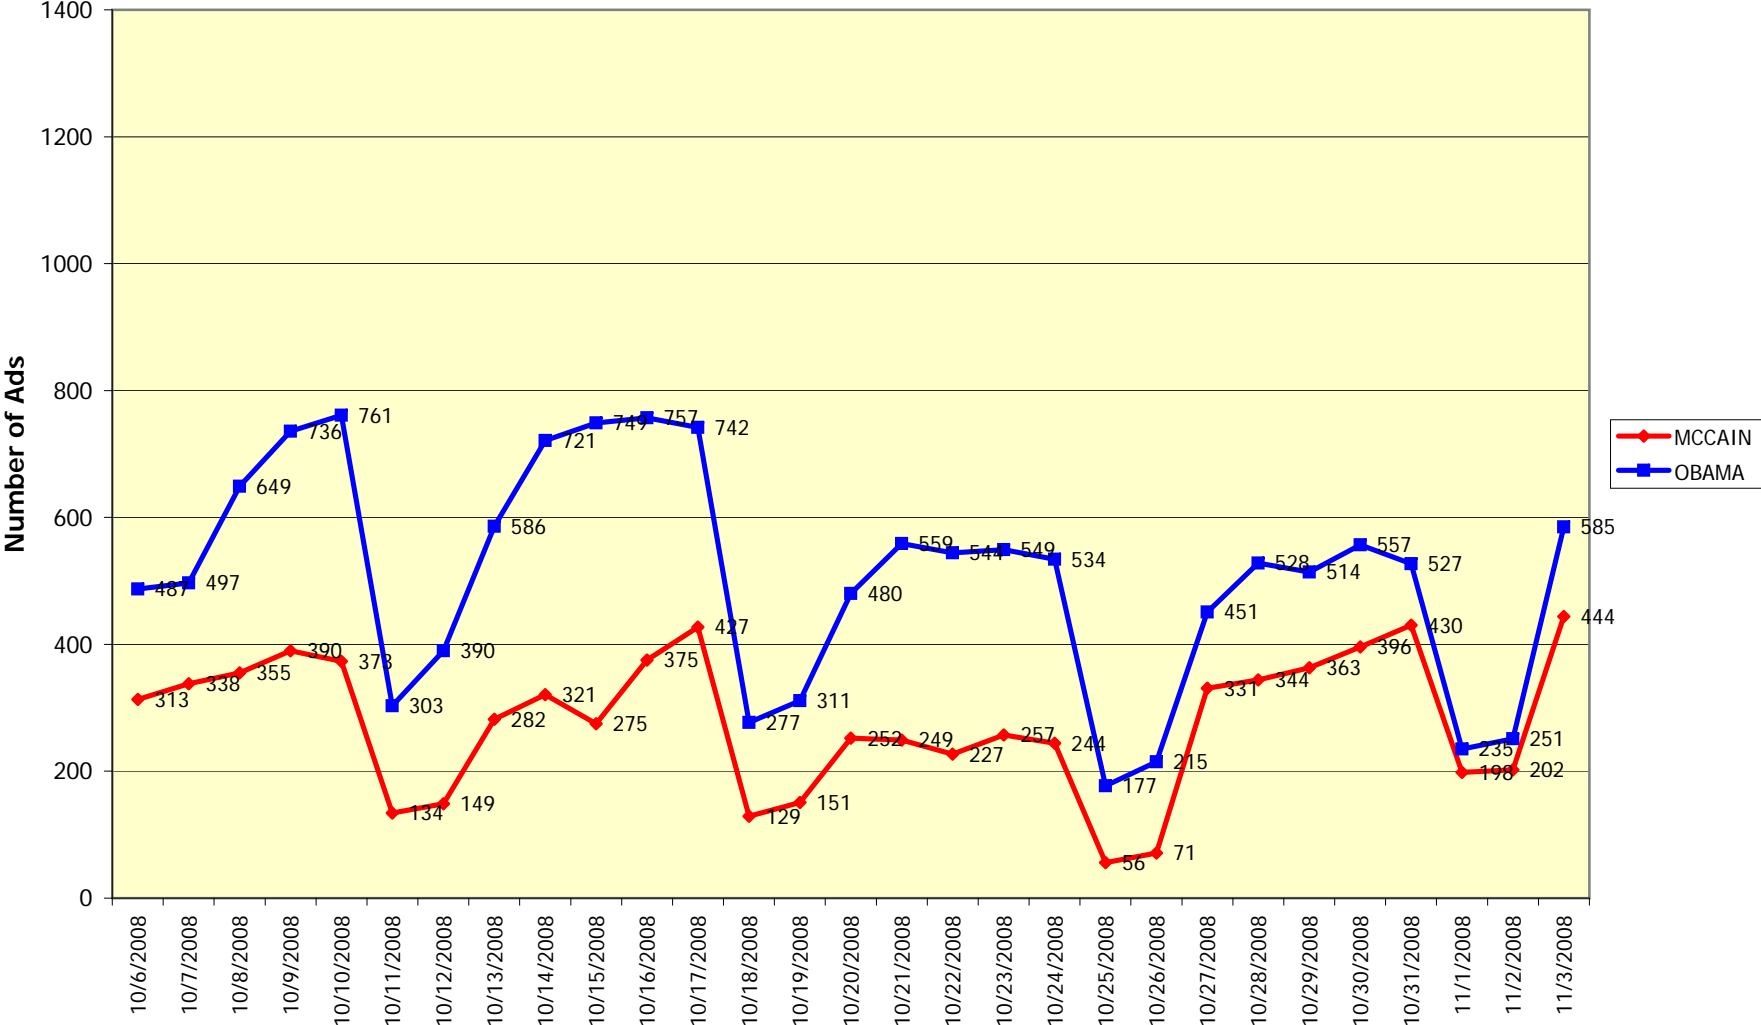

### McCain/Obama TV Advertising - Pennsylvania

Based on the following markets: Philadelphia, Pittsburgh, Harrisburg-Lncstr-Leb-York, Johnstown-Altoona, Wilkes Barre-Scranton

Source: The Nielsen Company, Monitor-Plus